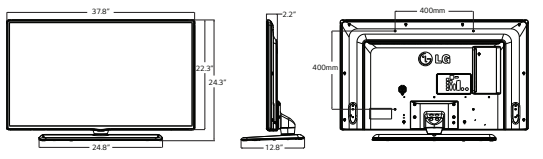

42LY340H

39LY340H/32LY340H