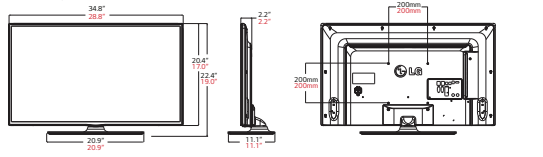

39LY340H/32LY340H

REAR JACK PANEL

SIDE JACK PANEL

PANEL	Model	55LY340H	47LY340H	42LY340H	39LY340H	32LY340H
	Panel Technology	Direct LED				
	Panel Size (Measured Diagonally)	55" Class (54.64")	47" Class (46.96")	42" Class (41.92")	39" Class (39.0")	32" Class (31.51")
	Native Resolution	1920 x 1080 (FHD)			1366 x 768 (HD)	
	Brightness cd/m²	300 cd/m²				
	Static (Panel) Contrast Ratio	1,200:1		1,100:1	1,200:1	
	Viewing Angle (HxV)	178° / 178°				
	Frame Rate	60Hz				
BROADCASTING SYSTEM	Analog	Yes (NTSC)				
	Digital	Yes (ATSC / Clear QAM)				
AUDIO	Audio Output	10W + 10W				
	Speaker System	2.0 ch				
SPECIAL FEATURES	MHL	Yes				
	Self Diagnostics	Yes				
	HDMI-CEC	Yes				
	HTNG-CEC	Yes				
	Welcome Screen	Yes				
	Lock Mode	Yes				
	Multi IR Code	Yes				
	Public Display Mode	Yes				
	USB Cloning	Yes				
	IR Out	Yes				

SPECIAL FEATURES (Cont.)	Model	55LY340H	47LY340H	42LY340H	39LY340H	32LY340H	
USB Auto Play Back				Yes			
External Speaker Out				Yes (3.5mm Phone Jack)			
RIP Compatibility				Yes (HDMI-CEC)			
Kensington Lock				Yes			
Credenza/Security Screw Hole				Yes			
Lock Down Plate				Yes			
INTERFACE (Side)	HDMI In			1 Side			
	USB (2.0)			1 Side			
INTERFACE (Rear)	RF In			1 Rear			
	AV In (Composite)			1 Rear (Sharing with Component In)			
	Component in (Y/Pb/Pr) + Audio (L/R)			1 Rear			
	Digital Audio Out (Optical)			1 Rear			
	RGB In (D-sub 15pin) - PC			1 Rear			
	PC Audio Input			1 Rear (Sharing with Component In)			
	RS232C (DSub 9pin)			1 (Control & Service)			
	HDMI In			1 Rear			
	External Speaker Out			1 Rear (3.5mm Phone Jack)			
	CABINET	Bezel Width (on Bezel) (mm)	11.0mm/8.5mm			10.5mm/9mm	11.6mm/10.5mm
Bezel Width (Depth) (mm)		56.8mm	55.8mm	55.5mm			
With Stand		48.9" x 30.4" x 12.8"	42.2" x 26.8" x 12.8"	37.8" x 24.3" x 12.8"	34.8" x 22.4" x 11.1"	28.8" x 19.0" x 11.1"	
Weight		47.2 lbs	34.6 lbs	27.8 lbs	24.0 lbs	19.6 lbs	
Without Stand	48.9" x 28.3" x 2.2"	42.2" x 24.5" x 2.2"	37.8" x 22.1" x 2.2"	34.8" x 20.4" x 2.2"	28.8" x 17.0" x 2.2"		
Weight	39.7 lbs	27.1 lbs	20.3 lbs	17.6 lbs	13.2 lbs		
Carton	52.4" x 32.7" x 7.5"	45.3" x 28.7" x 6.4"	41.7" x 28.7" x 6.4"	38.8" x 24.0" x 6.0"	32.1" x 20.0" x 7.5"		
Weight	56.9 lbs	42.8 lbs	30.4 lbs	28.4 lbs	23.6 lbs		
Swivel		Yes (±20), with Lock Down plate (±20/45/90°)					
Color		Metallic Titan					
REQUIRED LISTINGS	VESA™ Standard Mount Interface	400mm x 400mm			200mm x 200mm		
	Safety	cUL, UL, FCC, NOM					
	RoHS	Yes					
UPC	Energy Star 6.1	Yes					
		7 19192 91757 6	7 19192 91756 9	7 19192 91755 2	7 19192 91764 4	7 19192 91754 5	
POWER	Power Source	110 ~ 240V, 50/60Hz					
	Power Cord Length	5.08'					
	Watts (Typical)	45W	35W	33W	27W	21W	
	Stand-by	<0.5W					
WARRANTY		2 Year Limited Warranty (Parts/Labor)					

ENERGY GUIDE

The estimated annual energy cost determined in accordance with 16 CFR Part 305.5 for models 55LY340H, 47LY340H, 42LY340H, 39LY340H and 32LY340H are $10, $8, $6, $6 and $5 respectively.

*Your energy cost depends on your utility rates and use. The estimated cost is based on 11 cents per kWh and 5 hours of use per day. For more information, visit www.fic.gov/energy/

FIC Television labeling rule (18 CFR Part 305, as added by 76 Fed. Reg. 1038 (Jan 6, 2011)).