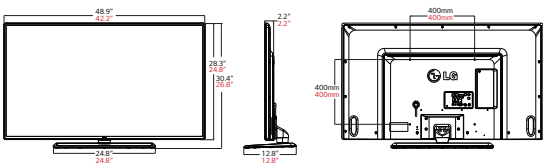

Slim Direct LED Commercial Widescreen with Commercial Grade Stand

- **55LY340H**
  55" class (54.64" measured diagonally)
- **47LY340H**
  47" class (46.96" measured diagonally)
- **42LY340H**
  42" class (41.92" measured diagonally)
- **39LY340H**
  39" class (39.0" measured diagonally)
- **32LY340H**
  32" class (31.51" measured diagonally)

55LY340H/47LY340H

42LY340H